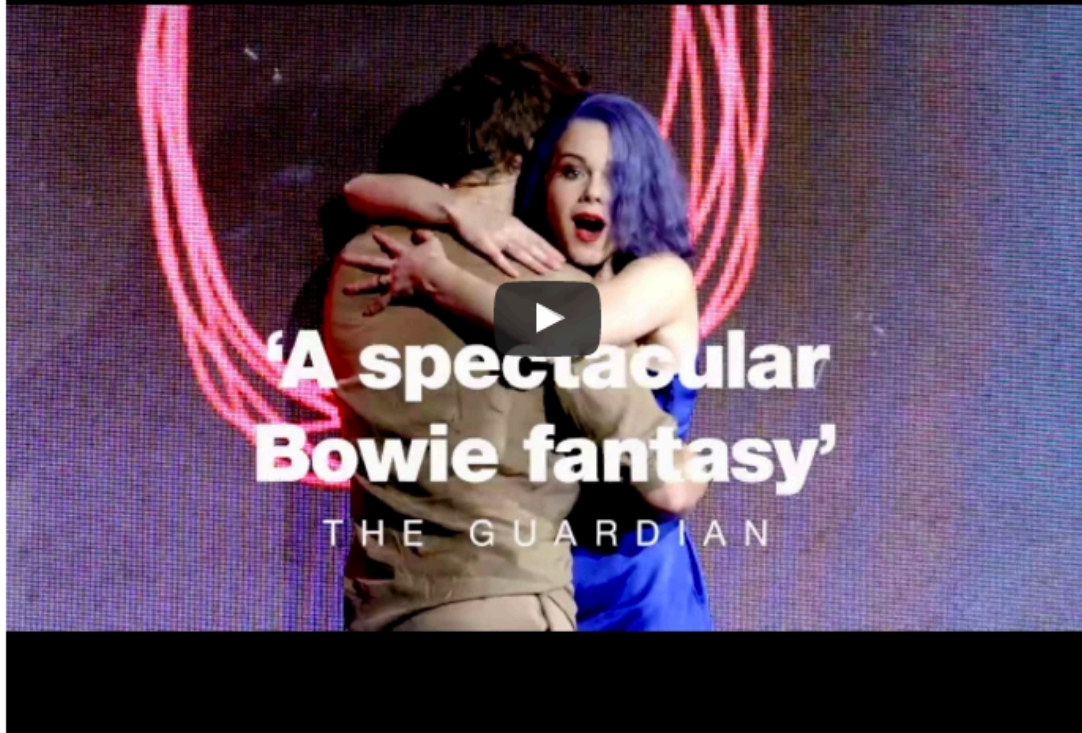

Lazarus Musical Official - 40 second promo trail (Nov 2016)

PHILMARRIOTT (ONLINE) – 3RD JANUARY 2017