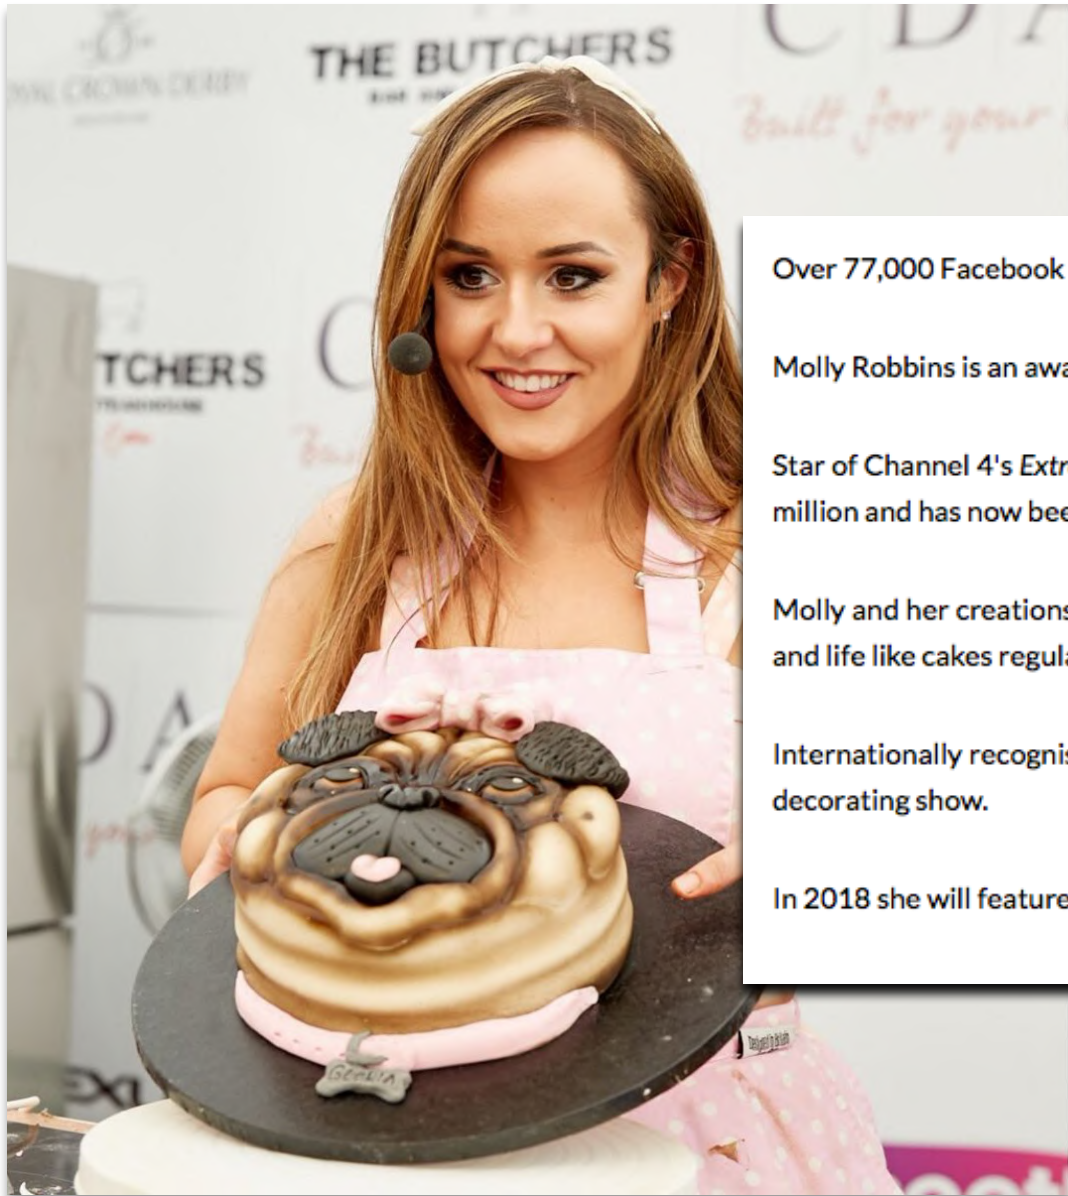

MOLLY ROBBINS

venture  
studios

Over 77,000 Facebook Fans (July 18)

Molly Robbins is an award winning TV and online cake artist.

Star of Channel 4's *Extreme Cake Makers, Series 1, 2 & 3*. The first series of the Ch4 show reached an audience of almost 2 million and has now been sold to over 60 countries.

Molly and her creations been featured on CBBC's *Blue Peter* and *How to Be Epic*, her online content of incredible life size and life like cakes regularly go viral. She has amassed combined online video views of 10 Million.

Internationally recognised accolades include three Gold awards at Cake International, the worlds most prestigious cake decorating show.

In 2018 she will feature in Sky's *SO BEANO* series as a guest star.